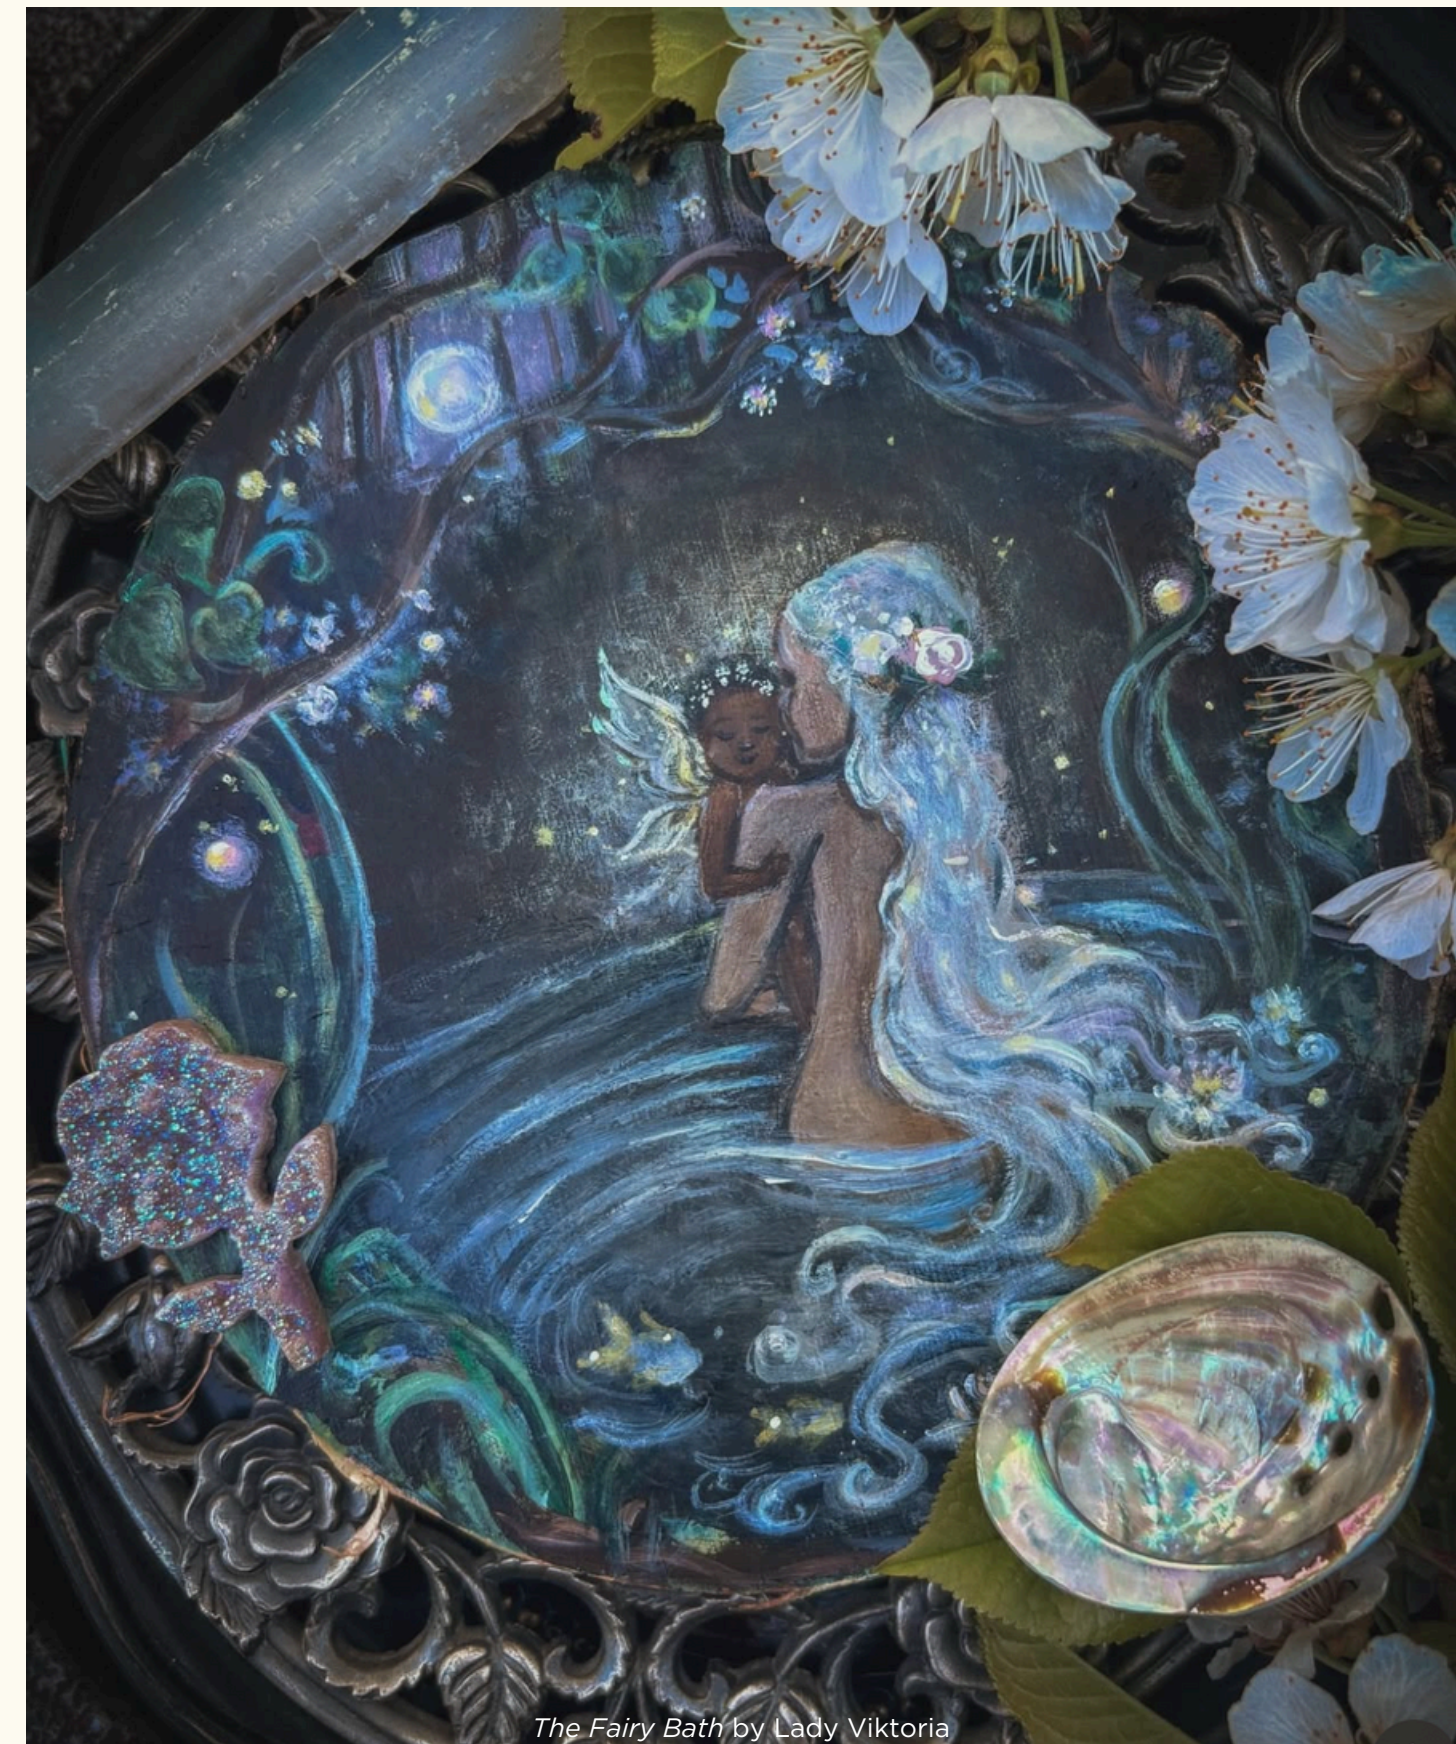

Illustration in "Der Elfenraub" by Alexander von Volborth, 1912

Fairy Genealogy

Ell of the Piksie Elfs

Ell of the Pixsie Elfs

Writer, researcher +
practioner of Fairy Genealogy

[r/faeries Fairy Genealogy AMA](#)
[r/otherkin Fairy Genealogy AMA](#)

What is Fairy Genealogy?

Personal definition

Genetic + Genethliac

Standard Definition

THE TRACING OF ANCESTRY AND DESCENT
FROM SUPERNATURAL AND CELESTIAL
BEINGS.

The Fairy Bath by Lady Viktoria

PÉRÉGRINATIONS D'UNE COMÈTE.

Personal Definition

THE TRACING OF ANCESTRY AND DESCENT FROM SUPERNATURAL AND CELESTIAL BEINGS THROUGH THE CORRESPONDENCE OF SPECIFIC SUPERNATURAL EMBODIMENTS TO EXACT CELESTIAL ALIGNMENTS.

*Genetic +
Genethliac*

Guided Trance-Mission

MEET WITH LUGH, THE TUATHA DÉ
DANANN HIGH KING AND ANCESTOR OF
HYBRID-CHANGELINGS & DEMI-GODS

Further Exploration

Free Resource Page

- “Fairy Genealogy in Tudor England” by Dr. Angana Moitra, in the book *Genealogisches Wissen in Mittelalter und Früher Neuzeit*
- *Making the Gods Work for You: The Astrological Language of the Psyche* by Caroline Casey
- *Faery Craft Weaving Connections to the Enchanted Realm* by Emily Carding.
- *The Book of Oberon: A Sourcebook of Elizabethan Magic* by Daniel Harms, James R. Clark, and Joseph H. Peterson
- *Huon de Bordeaux* by John Bouchier, Lord Berner
- *La Belle et la Bête* by Gabrielle-Suzanne Barbot de Villeneuve